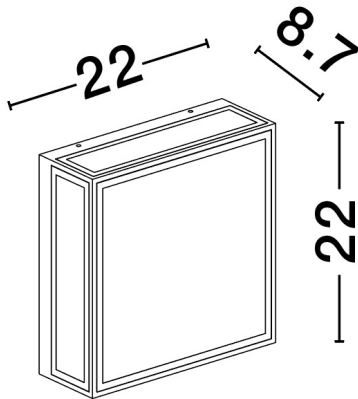

NOVA LUCE

PRODUCT DATASHEET

Version: 001

PRODUCT PHOTOGRAPH

GENERAL INFORMATION

Product Code	9030631
Collection	Outdoor
Product Category	Wall
Product Family	Astral
Mounting Location	Wall
Application Environment	Outdoor
Specifications	

DIMENSION & WEIGHT

LxWxH (cm)	L: 22 W: 8,7 H: 22
Cut out (cm)	N/A
Weight (Kgr)	1.66

TECHNICAL DRAWING

MATERIAL & COLOR

Product Color	Sandy Black
Body Material	Aluminium & Glass

APPLICATION & MOUNTING

Ambient Working Temp.	Max 45 oC
Type of Protection	IP65
Dimmable	No
Type of Dimming (Optional)	N/A
Mounting type	Surface
Mounting Depth (cm)	N/A
Led Module Replaceable	No
Light Source	LED