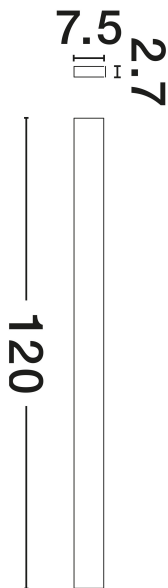

PRODUCT PHOTOGRAPH

TECHNICAL DRAWING

GENERAL INFORMATION

Product Code	9081500
Collection	Indoor
Product Category	Wall
Product Family	Seline
Mounting Location	Wall
Application Environment	Indoor
Specifications	N/A

DIMENSION & WEIGHT

LxWxH (cm)	L: 120 W: 2.7 H: 7.5
Cut Out (cm)	N/A
Weight (Kgr)	1.19

MATERIAL & COLOR

Product Color	Sandy White
Body Material	Aluminium

APPLICATION & MOUNTING

Ambient Working Temp.	Max 45°C
Type of Protection	IP44
Dimmable	No
Type of Dimming	N/A
Mounting type	Surface
Mounting Depth (cm)	N/A
Led Module Replaceable	No
Light Source	LED

NOVA LUCE

PRODUCT DATASHEET

Version: 001

ELECTRICAL DATA

Power (Nominal)	44W
Input voltage (Nominal)	220-240V
Mains Frequency	50/60Hz

PHOTOMETRICAL DATA

Luminous Flux	3124lm
Color Temperature	3000K
Light Color (Designation)	Warm White