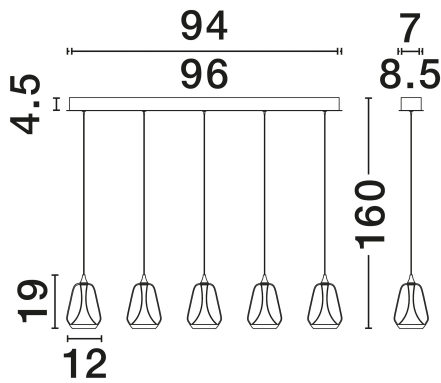

NOVA LUCE

PRODUCT DATASHEET

Version: 001

PRODUCT PHOTOGRAPH

GENERAL INFORMATION

Product Code	9124100
Collection	Indoor
Product Category	Suspension
Product Family	Alish
Mounting Location	Ceiling
Application Environment	Indoor
Specifications	N/A

DIMENSION & WEIGHT

LxWxH (cm)	L: 96 W: 8.5 H: 160
Cut Out (cm)	N/A
Weight (Kgr)	4.9

MATERIAL & COLOR

Product Color	Brass Gold, Matt Black & Champagne
Body Material	Metal & Glass

TECHNICAL DRAWING

APPLICATION & MOUNTING

Ambient Working Temp.	Max 45°C
Type of Protection	IP20
Dimmable	Yes
Type of Dimming	Triac
Mounting type	Surface
Mounting Depth (cm)	N/A
Led Module Replaceable	No
Light Source	LED

NOVA LUCE S.A

Schimatari Viotias
32009, Greece

+30 22620 58 121
+30 22620 56 743

info@novaluce.com
www.novaluce.com

NOVA LUCE

PRODUCT DATASHEET

Version: 001

ELECTRICAL DATA

Power (Nominal)	37W
Input voltage (Nominal)	220-240V
Mains Frequency	50/60Hz

PHOTOMETRICAL DATA