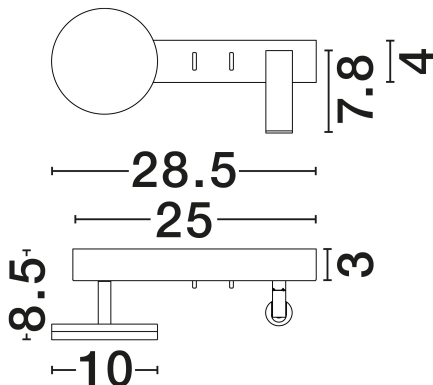

NOVA LUCE

PRODUCT DATASHEET

Version: 001

PRODUCT PHOTOGRAPH

GENERAL INFORMATION

Product Code	9540256
Collection	Indoor
Product Category	Wall
Product Family	Noima
Mounting Location	Wall
Application Environment	Indoor
Specifications	N/A

DIMENSION & WEIGHT

LxWxH (cm)	L: 28.5 W: 8.5 H: 10
Cut Out (cm)	N/A
Weight (Kgr)	0.63

MATERIAL & COLOR

Product Color	Sandy White
Body Material	Aluminium & Steel

TECHNICAL DRAWING

APPLICATION & MOUNTING

Ambient Working Temp.	Max 45°C
Type of Protection	IP20
Dimmable	No
Type of Dimming	N/A
Mounting type	Surface
Mounting Depth (cm)	N/A
Led Module Replaceable	No
Light Source	LED

NOVA LUCE S.A

Schimatari Viotias
32009, Greece

+30 22620 58 121
+30 22620 56 743

info@novaluce.com
www.novaluce.com