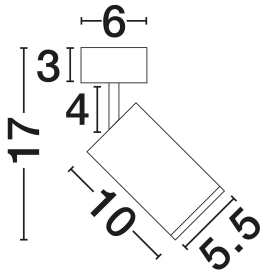

NOVA LUCE

PRODUCT DATASHEET

Version: 001

PRODUCT PHOTOGRAPH

TECHNICAL DRAWING

GENERAL INFORMATION

Product Code	9011414
Collection	Indoor
Product Category	Bathroom
Product Family	???
Mounting Location	Ceiling
Application Environment	Indoor
Specifications	N/A

DIMENSION & WEIGHT

LxWxH (cm)	D: 5.5 H: 17
Cut Out (cm)	N/A
Weight (Kgr)	0.205

MATERIAL & COLOR

Product Color	Sandyblack & Frosted
Body Material	Aluminium & Acrylic

APPLICATION & MOUNTING

Ambient Working Temp.	Max 45°C
Type of Protection	IP44
Dimmable	Yes
Type of Dimming	N/A
Mounting type	Surface
Mounting Depth (cm)	N/A
Led Module Replaceable	Yes
Light Source	MR16/GU10

Power (Nominal)	1x10W
Input voltage (Nominal)	100-240V
Mains Frequency	50/60Hz

PHOTOMETRICAL DATA

Luminous Flux	N/A
Color Temperature	N/A
Light Color (Designation)	N/A

WARRANTY

Warranty	3 Years
----------	----------------