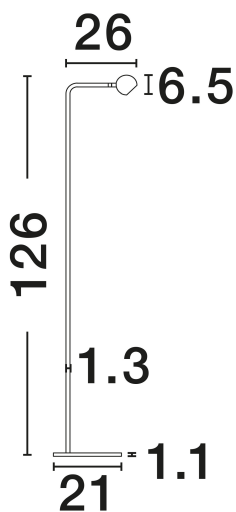

NOVA LUCE

PRODUCT DATASHEET

Version: 001

PRODUCT PHOTOGRAPH

TECHNICAL DRAWING

GENERAL INFORMATION

Product Code	9540254
Collection	Indoor
Product Category	Floor
Product Family	Sfera
Mounting Location	Floor
Application Environment	Indoor
Specifications	N/A

DIMENSION & WEIGHT

LxWxH (cm)	L: 25,8 W: 21 H: 125,5
Cut Out (cm)	N/A
Weight (Kgr)	4.1

MATERIAL & COLOR

Product Color	Sandy Black
Body Material	Aluminium & Steel

APPLICATION & MOUNTING

Ambient Working Temp.	Max 45°C
Type of Protection	IP20
Dimmable	No
Type of Dimming	N/A
Mounting type	Surface
Mounting Depth (cm)	N/A
Led Module Replaceable	No
Light Source	LED

Power (Nominal)	6W
Input voltage (Nominal)	220-240V
Mains Frequency	50/60Hz

PHOTOMETRICAL DATA

Luminous Flux	392lm
Color Temperature	3000K
Light Color (Designation)	Warm White

WARRANTY

Warranty	3 Years
----------	----------------