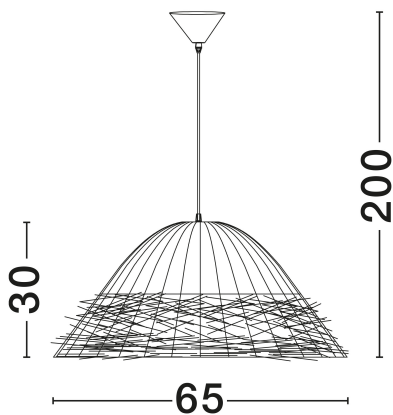

NOVA LUCE

PRODUCT DATASHEET

Version: 001

PRODUCT PHOTOGRAPH

TECHNICAL DRAWING

GENERAL INFORMATION

Product Code	9586513
Collection	Indoor
Product Category	Suspension
Product Family	Natu
Mounting Location	Ceiling
Application Environment	Indoor
Specifications	N/A

DIMENSION & WEIGHT

LxWxH (cm)	D: 65 H1: 30 H2: 200
Cut Out (cm)	N/A
Weight (Kgr)	4.35

MATERIAL & COLOR

Product Color	Natural
Body Material	Seagrass

APPLICATION & MOUNTING

Ambient Working Temp.	Max 45°C
Type of Protection	IP20
Dimmable	Yes
Type of Dimming	N/A
Mounting type	Surface
Mounting Depth (cm)	N/A
Led Module Replaceable	Yes
Light Source	E27