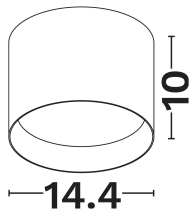

NOVA LUCE

PRODUCT DATASHEET

Version: 001

PRODUCT PHOTOGRAPH

GENERAL INFORMATION

Product Code	9844097
Product Category	Ceiling-Led
Product Family	Boole
Mounting Location	Ceiling
Application Environment	Indoor

DIMENSION & WEIGHT

LxWxH (cm)	D:14.4 H:10 cm
Cut out (cm)	N/A
Weight (Kgr)	N/A

TECHNICAL DRAWING

MATERIAL & COLOR

Product Color	Black
Body Material	Aluminium
Cover Material	N/A

APPLICATION & MOUNTING

Ambient Working Temp.	45 C
Type of Protection	IP20
Protection Class IK	IK02
Dimmable	Yes
Type of Dimming (Optional)	Dali
Mounting type	Surface
Mounting Depth (cm)	Ceiling
Led Module Replaceable	No
Light Source	Led
Adjustable	No

NOVA LUCE

PRODUCT DATASHEET

Version: 001

ELECTRICAL DATA

Power (Nominal)	20
Input voltage (Nominal)	220-240Vac
Mains Frequency	50/60Hz
Output voltage	36Vdc
Output Current	500mA
Power Factor	0.85
Efficiency	ò85%
SVM	60.4
Pst	ó1
Class	II

PHOTOMETRICAL DATA

Luminus Flux	1600
Luminous Efficacy	80
Color Temperature	3000
Light Color (Designation)	Warm White
CRI	>90
SDCM	<3
Beam Angle	90
UGR	N/A

LIFESPAN

Lifetime	50000
----------	--------------