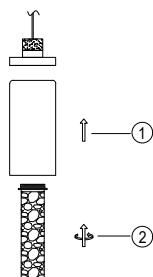

NOVA LUCE

9520011

1

Turn off the general switch

2

Drill holes

3

Apply screws

4

Apply the nut screw

5

Turn on the general switch

6

Turn on the general switch