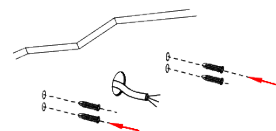

# NOVA LUCE

9540234

1

Turn off the general switch

2

Untight the side screws

3

Drill holes & apply plastic anchors

4

Apply screws

5

Connect wires &  
Apply the Side screws

6

Turn on general switch