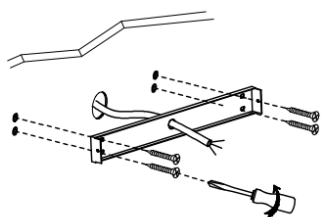

# NOVA LUCE

9540234

1

Turn off the general switch

2

Untight the side screws

3

Drill holes & apply plastic anchors

4

Apply screws

5

Connect wires &  
Apply the Side screws

6

Turn on general switch