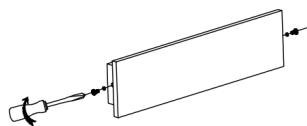

# NOVA LUCE

9540234

1

Turn off the general switch

2

Untight the side screws

3

Drill holes & apply plastic anchors

4

Apply screws

5

Connect wires &  
Apply the Side screws

6

Turn on general switch