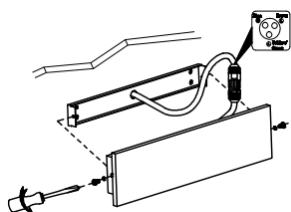

# NOVA LUCE

9540234

1

Turn off the general switch

2

Untight the side screws

3

Drill holes & apply plastic anchors

4

Apply screws

5

Connect wires &  
Apply the Side screws

6

Turn on general switch