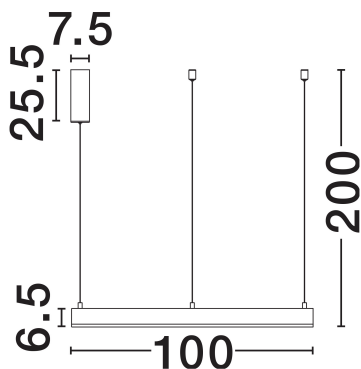

NOVA LUCE

PRODUCT DATASHEET

Version: 001

PRODUCT PHOTOGRAPH

TECHNICAL DRAWING

GENERAL INFORMATION

Product Code	9530208
Collection	Indoor
Product Category	Suspension
Product Family	Motif
Mounting Location	Wall
Application Environment	Indoor
Specifications	N/A

DIMENSION & WEIGHT

LxWxH (cm)	D: 100 H: 200
Cut Out (cm)	N/A
Weight (Kgr)	2.8

MATERIAL & COLOR

Product Color	Brass Gold
Body Material	Aluminium & Acrylic

APPLICATION & MOUNTING

Ambient Working Temp.	Max 45°C
Type of Protection	IP20
Dimmable	Yes
Type of Dimming	Triac
Mounting type	Surface
Mounting Depth (cm)	N/A
Led Module Replaceable	No
Light Source	LED

Power (Nominal)	60W
Input voltage (Nominal)	220-240V
Mains Frequency	50/60Hz

PHOTOMETRICAL DATA

Luminous Flux	4165lm
Color Temperature	2700-6000K
Light Color (Designation)	WW - CW

WARRANTY

Warranty	3 Years
----------	----------------