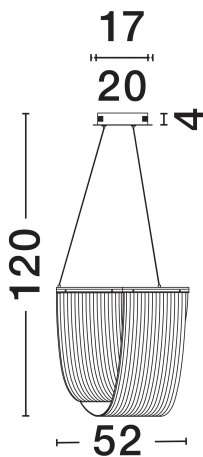

GENERAL INFORMATION

Product Code	9030636
Collection	Indoor
Product Category	Suspension
Product Family	Valentin
Mounting Location	Wall
Application Environment	Indoor
Specifications	N/A

DIMENSION & WEIGHT

LxWxH (cm)	D: 52 H: 120
Cut Out (cm)	N/A
Weight (Kgr)	4.2

MATERIAL & COLOR

Product Color	Matt Gold
Body Material	Aluminium & Acrylic

APPLICATION & MOUNTING

Ambient Working Temp.	Max 45°C
Type of Protection	IP20
Dimmable	Yes
Type of Dimming	Triac
Mounting type	Surface
Mounting Depth (cm)	N/A
Led Module Replaceable	No
Light Source	LED

NOVA LUCE S.A

Schimatari Viotias
32009, Greece

+30 22620 58 121
+30 22620 56 743

info@novaluce.com
www.novaluce.com