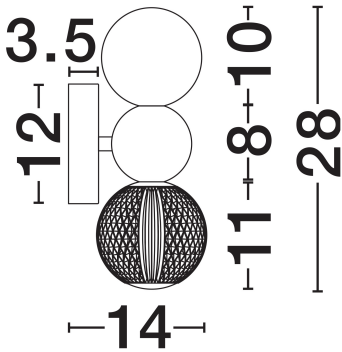

NOVA LUCE

PRODUCT DATASHEET

Version: 001

PRODUCT PHOTOGRAPH

TECHNICAL DRAWING

GENERAL INFORMATION

Product Code	9522040
Collection	Indoor
Product Category	Wall
Product Family	Brille
Mounting Location	Wall
Application Environment	Indoor
Specifications	N/A

DIMENSION & WEIGHT

LxWxH (cm)	L: 14 W: 11 H: 28
Cut Out (cm)	N/A
Weight (Kgr)	1.3

MATERIAL & COLOR

Product Color	Gold
Body Material	Aluminium & Acrylic

APPLICATION & MOUNTING

Ambient Working Temp.	Max 45°C
Type of Protection	IP20
Dimmable	No
Type of Dimming	N/A
Mounting type	Surface
Mounting Depth (cm)	N/A
Led Module Replaceable	No
Light Source	LED

Power (Nominal)	4W
Input voltage (Nominal)	220-240V
Mains Frequency	50/60Hz

PHOTOMETRICAL DATA

Luminous Flux	205lm
Color Temperature	3200K
Light Color (Designation)	Warm White

WARRANTY

Warranty	3 Years
----------	----------------