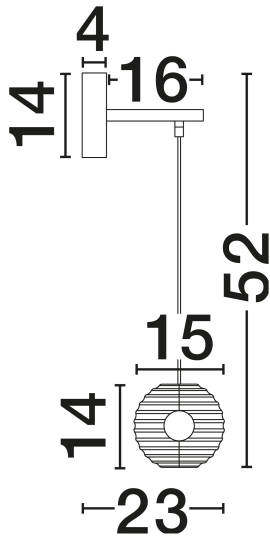

## PRODUCT PHOTOGRAPH

## TECHNICAL DRAWING

## DIMENSION & WEIGHT

LxWxH (cm)	D: 15 W: 23 H: 52
Cut Out (cm)	N/A
Weight (Kgr)	1.5

### PHOTOMETRICAL DATA

Luminous Flux	<b>650lm</b>
Color Temperature	<b>3000K</b>
Light Color (Designation)	<b>Warm White</b>