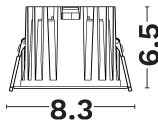

TECHNICAL DRAWING