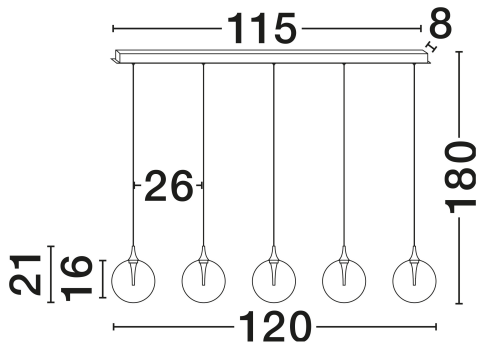

NOVA LUCE

PRODUCT DATASHEET

Version: 001

PRODUCT PHOTOGRAPH

GENERAL INFORMATION

Product Code	9416963
Collection	Indoor
Product Category	Suspension
Product Family	Orenda
Mounting Location	Ceiling
Application Environment	Indoor
Specifications	N/A

DIMENSION & WEIGHT

LxWxH (cm)	L: 115 W: 16 H: 180
Cut Out (cm)	N/A
Weight (Kgr)	3.9

MATERIAL & COLOR

Product Color	Grandiet Smokey & Matt Black
Body Material	Glass & Metal

TECHNICAL DRAWING

APPLICATION & MOUNTING

Ambient Working Temp.	Max 45°C
Type of Protection	IP20
Dimmable	Yes
Type of Dimming	Triac
Mounting type	Surface
Mounting Depth (cm)	N/A
Led Module Replaceable	No
Light Source	LED

NOVA LUCE S.A

Schimatari Viotias
32009, Greece

+30 22620 58 121
+30 22620 56 743

info@novaluce.com
www.novaluce.com

NOVA LUCE

PRODUCT DATASHEET

Version: 001

ELECTRICAL DATA

Power (Nominal)	20W
Input voltage (Nominal)	220-240V
Mains Frequency	50/60Hz

PHOTOMETRICAL DATA