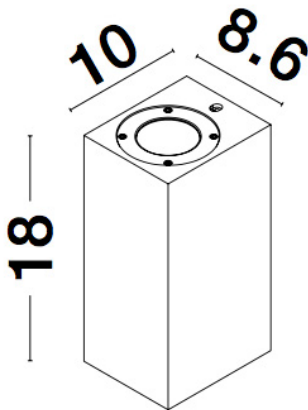

GENERAL INFORMATION

Product Code	9790552
Collection	Outdoor
Product Category	Wall
Product Family	FUENTO
Mounting Location	Wall
Application Environment	Outdoor

DIMENSION & WEIGHT

LxWxH (cm)	L: 8,6 W: 10 H: 18
Cut out (cm)	N/A
Weight (Kgr)	2.3

MATERIAL & COLOR

Product Color	Grey
Body Material	Concrete

APPLICATION & MOUNTING

Ambient Working Temp.	(-15°C) ~ (+60°C)
Type of Protection	IP65
Dimmable	No
Type of Dimming (Optional)	N/A
Mounting type	Surface
Mounting Depth (cm)	N/A
Led Module Replaceable	Yes
Light Source	GU10

NOVA LUCE S.A

Schimatari Viotias
32009, Greece

+30 22620 58 121
+30 22620 56 743

info@novaluce.com
www.novaluce.com