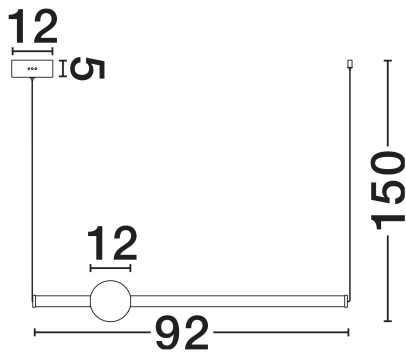

## TECHNICAL DRAWING

## DIMENSION & WEIGHT

LxWxH (cm)	L: 92 W: 12 H: 150
Cut Out (cm)	N/A
Weight (Kgr)	1.2