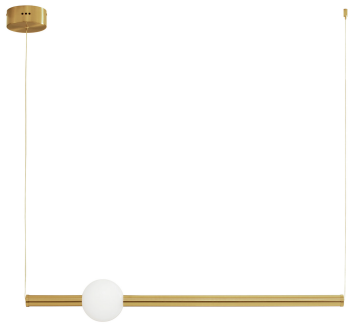

NOVA LUCE

PRODUCT DATASHEET

Version: 001

PRODUCT PHOTOGRAPH

TECHNICAL DRAWING