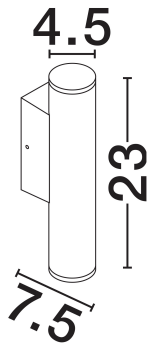

NOVA LUCE

PRODUCT DATASHEET

Version: 001

PRODUCT PHOTOGRAPH

GENERAL INFORMATION

Product Code	9050723
Collection	Outdoor
Product Category	Wall
Product Family	Torrin
Mounting Location	Wall
Application Environment	Outdoor
Specifications	N/A

DIMENSION & WEIGHT

LxWxH (cm)	D:4.5 W:7 H:23 cm
Cut out (cm)	N/A
Weight (Kgr)	0.43

TECHNICAL DRAWING

MATERIAL & COLOR

Product Color	Sandy White
Body Material	Aluminium & Glass

APPLICATION & MOUNTING

Ambient Working Temp.	Max 45 oC
Type of Protection	IP65
Dimmable	No
Type of Dimming	N/A
Mounting type	Surface
Mounting Depth (cm)	N/A
Led Module Replaceable	No
Light Source	LED

NOVA LUCE S.A

Schimatari Viotias
32009, Greece

+30 22620 58 121
+30 22620 56 743

info@novaluce.com
www.novaluce.com