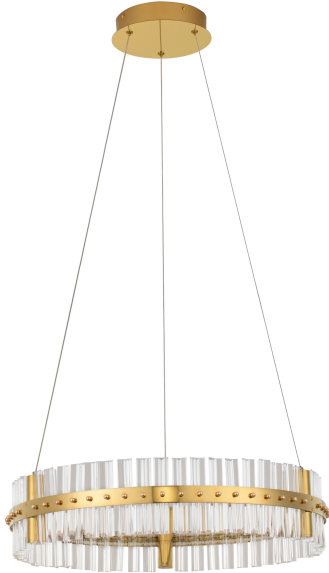

NOVA LUCE

PRODUCT DATASHEET

Version: 001

PRODUCT PHOTOGRAPH

TECHNICAL DRAWING