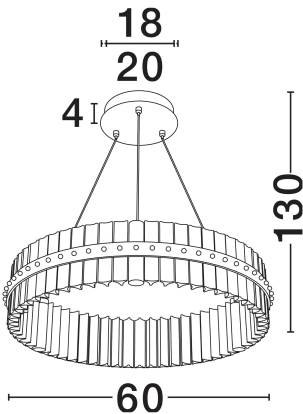

GENERAL INFORMATION

Product Code	9019733
Collection	Indoor
Product Category	Suspension
Product Family	Kezo
Mounting Location	Wall
Application Environment	Indoor
Specifications	N/A

DIMENSION & WEIGHT

LxWxH (cm)	D: 60 H: 130
Cut Out (cm)	N/A
Weight (Kgr)	7.2

MATERIAL & COLOR

Product Color	Platinum Gold
Body Material	Stainless Steel & Glass

APPLICATION & MOUNTING

Ambient Working Temp.	Max 45°C
Type of Protection	IP20
Dimmable	Yes
Type of Dimming	Triac
Mounting type	Surface
Mounting Depth (cm)	N/A
Led Module Replaceable	No
Light Source	LED

NOVA LUCE S.A

Schimatari Viotias
32009, Greece

+30 22620 58 121
+30 22620 56 743

info@novaluce.com
www.novaluce.com