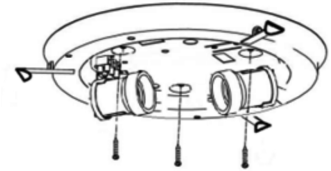

NOVA LUCE

600402

1

Turn off the general switch

2

Drill holes & apply plastic anchors

3

Apply screws

4

Connect the wires

5

Insert the bulbs & apply the top glass

6

Turn on the general switch