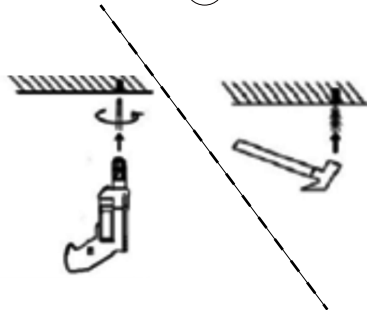

NOVA LUCE

600402

1

Turn off the general switch

2

Drill holes & apply plastic anchors

3

Apply screws

4

Connect the wires

5

Insert the bulbs & apply the top glass

6

Turn on the general switch