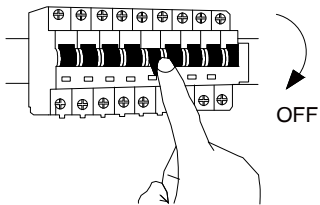

NOVA LUCE

600402

1

Turn off the general switch

2

Drill holes & apply plastic anchors

3

Apply screws

4

Connect the wires

5

Insert the bulbs & apply the top glass

6

Turn on the general switch