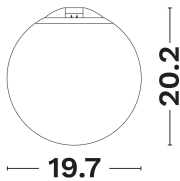

DIMENSION & WEIGHT

LxWxH (cm)	9.7 W:19.7 H:20.2 cm
Cut out (cm)	N/A
Weight (Kgr)	N/A

TECHNICAL DRAWING

MATERIAL & COLOR

Product Color	Black
Body Material	Pmma
Cover Material	N/A

APPLICATION & MOUNTING

Ambient Working Temp.	45 C
Type of Protection	IP65
Protection Class IK	IK04
Dimmable	Yes
Type of Dimming (Optional)	Tuya
Mounting type	Surface
Mounting Depth (cm)	Ceiling/Wall
Led Module Replaceable	No
Light Source	Led
Adjustable	No

NOVA LUCE

PRODUCT DATASHEET

Version: 001

ELECTRICAL DATA

Power (Nominal)	7
Input voltage (Nominal)	24Vdc
Mains Frequency	50/60Hz
Output voltage	N/A
Output Current	N/A
Power Factor	N/A
Efficiency	N/A
SVM	N/A
Pst	N/A
Class	III

PHOTOMETRICAL DATA

Luminous Flux	248
Luminous Efficacy	35.4
Color Temperature	3000
Light Color (Designation)	Warm White
CRI	>90
SDCM	<3
Beam Angle	360
UGR	N/A

LIFESPAN

Lifetime	30000
----------	--------------