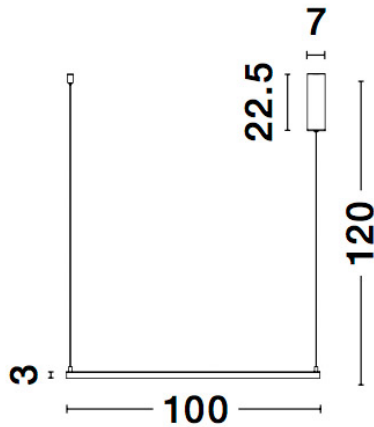

NOVA LUCE

PRODUCT DATASHEET

Version: 001

PRODUCT PHOTOGRAPH

TECHNICAL DRAWING

GENERAL INFORMATION

Product Code	9990731
Collection	Decorative
Product Category	Suspension
Product Family	Eterna
Mounting Location	Ceiling
Application Environment	Indoor

DIMENSION & WEIGHT

LxWxH (cm)	D: 100 H: 120
Cut out (cm)	N/A
Weight (Kgr)	6.3

MATERIAL & COLOR

Product Color	Sandy White
Body Material	Aluminium & Acrylic

APPLICATION & MOUNTING

Ambient Working Temp.	Max 45 oC
Type of Protection	IP20
Dimmable	Yes
Type of Dimming (Optional)	Triac
Mounting type	Ceiling
Mounting Depth (cm)	N/A
Led Module Replaceable	No
Light Source	LED

Power (Nominal)	50W
Input voltage (Nominal)	220-240Vac
Mains Frequency	50/60Hz

PHOTOMETRICAL DATA

Luminous Flux	3818 lm
Color Temperature	3000K
Light Color (Designation)	Warm White

WARRANTY

Warranty	3 Years
----------	----------------