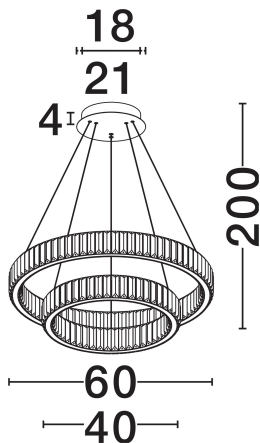

NOVA LUCE

PRODUCT DATASHEET

Version: 001

PRODUCT PHOTOGRAPH

TECHNICAL DRAWING

GENERAL INFORMATION

Product Code	9333077
Collection	Indoor
Product Category	Suspension
Product Family	Aurelia
Mounting Location	Wall
Application Environment	Indoor
Specifications	N/A

DIMENSION & WEIGHT

LxWxH (cm)	D1: 60 D2: 40 H: 150
Cut Out (cm)	N/A
Weight (Kgr)	9

MATERIAL & COLOR

Product Color	Platinum Gold
Body Material	Metal & Crystal

APPLICATION & MOUNTING

Ambient Working Temp.	Max 45°C
Type of Protection	IP20
Dimmable	Yes
Type of Dimming	Triac
Mounting type	Surface
Mounting Depth (cm)	N/A
Led Module Replaceable	No
Light Source	LED

Power (Nominal)	46W
Input voltage (Nominal)	220-240V
Mains Frequency	50/60Hz

PHOTOMETRICAL DATA

Luminous Flux	2300lm
Color Temperature	3500K
Light Color (Designation)	Warm White

WARRANTY

Warranty	3 Years
----------	----------------