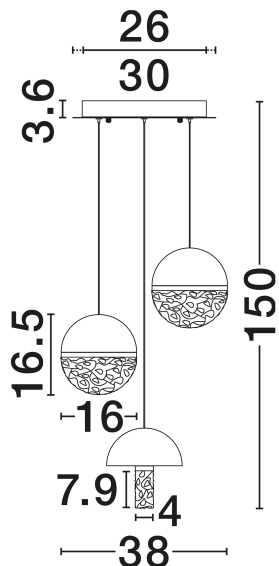

NOVA LUCE

PRODUCT DATASHEET

Version: 001

PRODUCT PHOTOGRAPH

TECHNICAL DRAWING

GENERAL INFORMATION

Product Code	9214172
Collection	Indoor
Product Category	Suspension
Product Family	Dorin
Mounting Location	Ceiling
Application Environment	Indoor
Specifications	N/A

DIMENSION & WEIGHT

LxWxH (cm)	D: 38 H: 150
Cut Out (cm)	N/A
Weight (Kgr)	4

MATERIAL & COLOR

Product Color	Black & Brass Gold & Clear, White Cloud
Body Material	Marble & Metal & Glass

APPLICATION & MOUNTING

Ambient Working Temp.	Max 45°C
Type of Protection	IP20
Dimmable	Yes
Type of Dimming	Triac
Mounting type	Surface
Mounting Depth (cm)	N/A
Led Module Replaceable	No
Light Source	LED

NOVA LUCE S.A

Schimatari Viotias
32009, Greece

+30 22620 58 121
+30 22620 56 743

info@novaluce.com
www.novaluce.com

NOVA LUCE

PRODUCT DATASHEET

Version: 001

ELECTRICAL DATA

Power (Nominal)	18W
Input voltage (Nominal)	220-240V
Mains Frequency	50/60Hz

PHOTOMETRICAL DATA