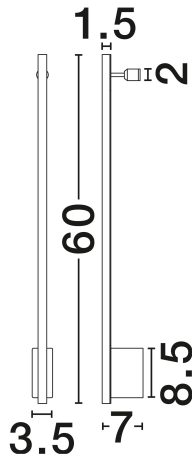

NOVA LUCE

PRODUCT DATASHEET

Version: 001

PRODUCT PHOTOGRAPH

GENERAL INFORMATION

Product Code	9081600
Collection	Indoor
Product Category	Wall
Product Family	Gropius
Mounting Location	Wall
Application Environment	Indoor
Specifications	N/A

DIMENSION & WEIGHT

LxWxH (cm)	L: 60 W: 7 H: 3.5
Cut Out (cm)	N/A
Weight (Kgr)	0.4

MATERIAL & COLOR

Product Color	Sandy Black
Body Material	Aluminium

TECHNICAL DRAWING

APPLICATION & MOUNTING

Ambient Working Temp.	Max 45°C
Type of Protection	IP20
Dimmable	No
Type of Dimming	N/A
Mounting type	Surface
Mounting Depth (cm)	N/A
Led Module Replaceable	No
Light Source	LED

Power (Nominal)	10W
Input voltage (Nominal)	220-240V
Mains Frequency	50/60Hz

PHOTOMETRICAL DATA

Luminous Flux	366lm
Color Temperature	3000K
Light Color (Designation)	Warm White

WARRANTY

Warranty	3 Years
----------	----------------