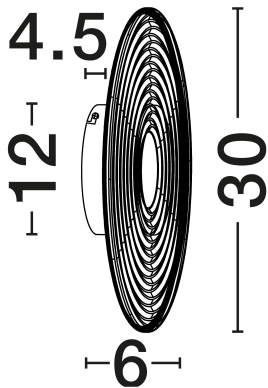

NOVA LUCE

PRODUCT DATASHEET

Version: 001

PRODUCT PHOTOGRAPH

TECHNICAL DRAWING

GENERAL INFORMATION

Product Code	9236498
Collection	Indoor
Product Category	Wall
Product Family	Nous
Mounting Location	Wall
Application Environment	Indoor
Specifications	N/A

DIMENSION & WEIGHT

LxWxH (cm)	D: 30 W: 6 H: 30
Cut Out (cm)	N/A
Weight (Kgr)	1.5

MATERIAL & COLOR

Product Color	Black Nickel & Smokey
Body Material	Metal & Glass

APPLICATION & MOUNTING

Ambient Working Temp.	Max 45°C
Type of Protection	IP20
Dimmable	No
Type of Dimming	N/A
Mounting type	Surface
Mounting Depth (cm)	N/A
Led Module Replaceable	No
Light Source	LED

Power (Nominal)	8W
Input voltage (Nominal)	220-240V
Mains Frequency	50/60Hz

PHOTOMETRICAL DATA

Luminous Flux	72lm
Color Temperature	3000K
Light Color (Designation)	Warm White

WARRANTY

Warranty	3 Years
----------	----------------