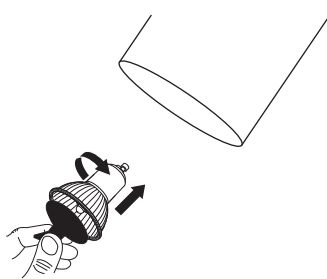

NOVA LUCE

9011337

1

Turn off the general switch

2

Mark and drill holes

3

Apply plastic anchors
& tie up screws

4

Connect the wires

5

Apply the bulb by rotate

6

Fix it into place
by tying up side screws

7

Turn on the general switch