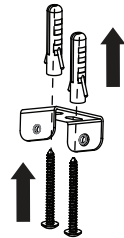

NOVA LUCE

9011337

1

Turn off the general switch

2

Mark and drill holes

3

Apply plastic anchors
& tie up screws

4

Connect the wires

5

Apply the bulb by rotate

6

Fix it into place
by tying up side screws

7

Turn on the general switch