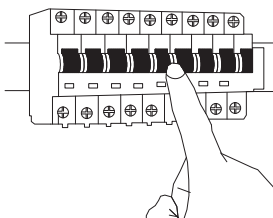

NOVA LUCE

9011337

1

Turn off the general switch

2

Mark and drill holes

3

Apply plastic anchors
& tie up screws

4

Connect the wires

5

Apply the bulb by rotate

6

Fix it into place
by tying up side screws

7

Turn on the general switch