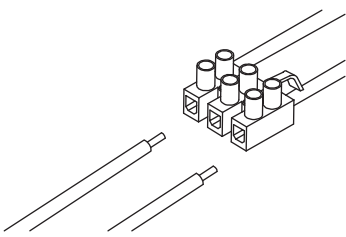

NOVA LUCE

9011337

1

Turn off the general switch

2

Mark and drill holes

3

Apply plastic anchors
& tie up screws

4

Connect the wires

5

Apply the bulb by rotate

6

Fix it into place
by tying up side screws

7

Turn on the general switch