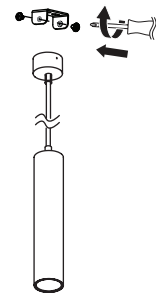

NOVA LUCE

9011337

1

Turn off the general switch

2

Mark and drill holes

3

Apply plastic anchors
& tie up screws

4

Connect the wires

5

Apply the bulb by rotate

6

Fix it into place
by tying up side screws

7

Turn on the general switch