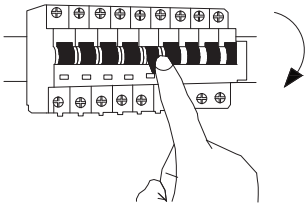

NOVA LUCE

9011337

1

Turn off the general switch

2

Mark and drill holes

3

Apply plastic anchors
& tie up screws

4

Connect the wires

5

Apply the bulb by rotate

6

Fix it into place
by tying up side screws

7

Turn on the general switch