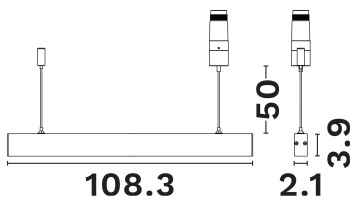

COMPATIBLE WITH

— On/Off Driver: N/A

— Triac Driver: N/A

— Dali Driver: N/A

GENERAL INFORMATION

Product Code	9492835
Product Category	Systems
Product Family	Imagine Lighting Systems
Mounting Location	Ceiling
Application Environment	Indoor

DIMENSION & WEIGHT

LxWxH (cm)	L: 108.3 W: 2.3 H: 3.9
Cut out (cm)	N/A
Weight (Kgr)	N/A

MATERIAL & COLOR

Product Color	Black
Body Material	Aluminium
Cover Material	N/A

APPLICATION & MOUNTING

Ambient Working Temp.	45 C
Type of Protection	IP20
Protection Class IK	IK03
Dimmable	No
Type of Dimming (Optional)	N/A
Mounting type	Suspended
Mounting Depth (cm)	Ceiling
Led Module Replaceable	No
Light Source	Led
Adjustable	No

NOVA LUCE S.A

Schimatari Viotias
32009, Greece

+30 22620 58 121
+30 22620 56 743

info@novaluce.com
www.novaluce.com