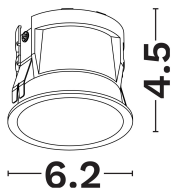

DIMENSION & WEIGHT

LxWxH (cm)	D:6.2 H:4.5
Cut out (cm)	5,5
Weight (Kgr)	N/A

TECHNICAL DRAWING

MATERIAL & COLOR

Product Color	Black
Body Material	Aluminium
Cover Material	N/A

APPLICATION & MOUNTING

Ambient Working Temp.	45 C
Type of Protection	IP20
Protection Class IK	IK05
Dimmable	N/A
Type of Dimming (Optional)	N/A
Mounting type	Recessed
Mounting Depth (cm)	Ceiling
Led Module Replaceable	No
Light Source	Led
Adjustable	No