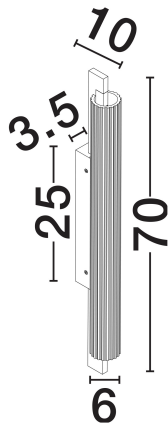

NOVA LUCE

PRODUCT DATASHEET

Version: 001

PRODUCT PHOTOGRAPH

GENERAL INFORMATION

Product Code	9088207
Collection	Indoor
Product Category	Wall
Product Family	Glovia
Mounting Location	Wall
Application Environment	Indoor
Specifications	N/A

DIMENSION & WEIGHT

LxWxH (cm)	D: 6 W: 10 H: 70
Cut Out (cm)	N/A
Weight (Kgr)	1.98

MATERIAL & COLOR

Product Color	Sandy Black
Body Material	Aluminium & Glass

TECHNICAL DRAWING

APPLICATION & MOUNTING

Ambient Working Temp.	Max 45°C
Type of Protection	IP20
Dimmable	Yes
Type of Dimming	Triac
Mounting type	Surface
Mounting Depth (cm)	N/A
Led Module Replaceable	No
Light Source	LED

Power (Nominal)	17W
Input voltage (Nominal)	220-240V
Mains Frequency	50/60Hz

PHOTOMETRICAL DATA

Luminous Flux	788lm
Color Temperature	2700-3000K
Light Color (Designation)	Warm White

WARRANTY

Warranty	3 Years
----------	----------------