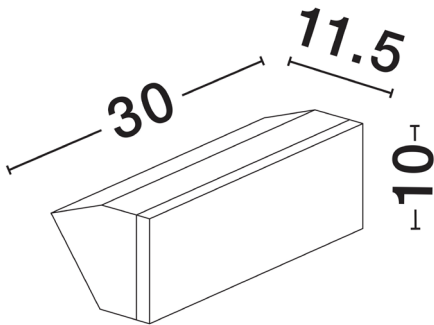

NOVA LUCE

PRODUCT DATASHEET

Version: 001

PRODUCT PHOTOGRAPH

TECHNICAL DRAWING

GENERAL INFORMATION

Product Code	9030945
Collection	Outdoor
Product Category	Wall
Product Family	Style
Mounting Location	Wall
Application Environment	Outdoor
Specifications	Antisalt Protection

DIMENSION & WEIGHT

LxWxH (cm)	L: 30 W: 11,5 H: 10
Cut out (cm)	N/A
Weight (Kgr)	0.88

MATERIAL & COLOR

Product Color	Black
Body Material	Aluminium & Pc

APPLICATION & MOUNTING

Ambient Working Temp.	Max 45 oC
Type of Protection	IP65
Dimmable	No
Type of Dimming (Optional)	N/A
Mounting type	Surface
Mounting Depth (cm)	N/A
Led Module Replaceable	No
Light Source	LED