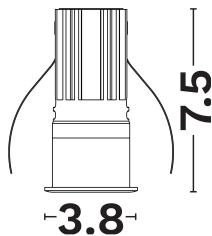

NOVA LUCE

PRODUCT DATASHEET

Version: 001

PRODUCT PHOTOGRAPH

TECHNICAL DRAWING

COMPATIBLE WITH

— On/Off Driver: Included

— Triac Driver: 9844008(Remote)

— Dali Driver: 9621523

GENERAL INFORMATION

Product Code	9040100
Product Category	Downlights
Product Family	Cone
Mounting Location	Ceiling
Application Environment	Indoor

DIMENSION & WEIGHT

LxWxH (cm)	D:3.8 H:7.5
Cut out (cm)	3,5
Weight (Kgr)	N/A