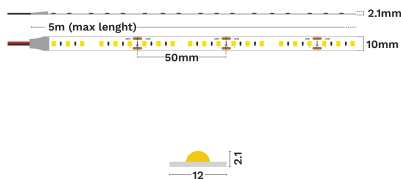

COMPATIBLE WITH

— On/Off Driver: N/A

— Triac Driver: N/A

— Dali Driver: N/A

GENERAL INFORMATION

Product Code	9621538
Product Category	Led Strips
Product Family	Tw
Mounting Location	N/A
Application Environment	Indoor

DIMENSION & WEIGHT

LxWxH (cm)	n W:10 mm H:2.1 mm
Cut out (cm)	N/A
Weight (Kgr)	N/A

MATERIAL & COLOR

Product Color	N/A
Body Material	Aluminium
Cover Material	N/A

APPLICATION & MOUNTING

Ambient Working Temp.	45 C
Type of Protection	IP20
Protection Class IK	N/A
Dimmable	Yes
Type of Dimming (Optional)	Triac/Dali
Mounting type	N/A
Mounting Depth (cm)	N/A
Led Module Replaceable	No
Light Source	Led
Adjustable	No

NOVA LUCE S.A

Schimatari Viotias
32009, Greece

+30 22620 58 121
+30 22620 56 743

info@novaluce.com
www.novaluce.com