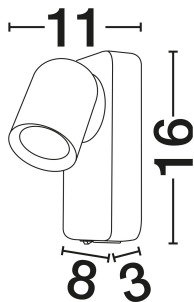

NOVA LUCE

PRODUCT DATASHEET

Version: 001

PRODUCT PHOTOGRAPH

GENERAL INFORMATION

Product Code	9011339
Collection	Indoor
Product Category	Wall
Product Family	Cosmina
Mounting Location	Wall
Application Environment	Indoor
Specifications	N/A

DIMENSION & WEIGHT

LxWxH (cm)	L: 11 W: 8 H: 16
Cut Out (cm)	N/A
Weight (Kgr)	0.395

MATERIAL & COLOR

Product Color	Sandy White
Body Material	Aluminium

TECHNICAL DRAWING

APPLICATION & MOUNTING

Ambient Working Temp.	Max 45°C
Type of Protection	IP20
Dimmable	Yes
Type of Dimming	N/A
Mounting type	Surface
Mounting Depth (cm)	N/A
Led Module Replaceable	Yes
Light Source	GU10

Power (Nominal)	1x10W
Input voltage (Nominal)	100-240V
Mains Frequency	50/60Hz

PHOTOMETRICAL DATA

Luminous Flux	N/A
Color Temperature	N/A
Light Color (Designation)	N/A

WARRANTY

Warranty	3 Years
----------	----------------