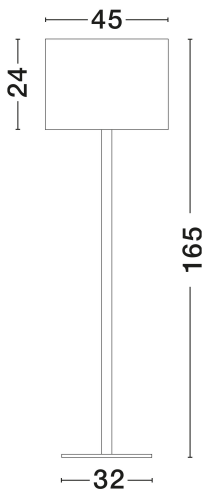

NOVA LUCE

PRODUCT DATASHEET

Version: 001

PRODUCT PHOTOGRAPH

TECHNICAL DRAWING

GENERAL INFORMATION

Product Code	9695333
Collection	Indoor
Product Category	Floor
Product Family	Sibnia
Mounting Location	Floor
Application Environment	Indoor
Specifications	N/A

DIMENSION & WEIGHT

LxWxH (cm)	D: 45 H: 164,8
Cut Out (cm)	N/A
Weight (Kgr)	7

MATERIAL & COLOR

Product Color	Brass Gold & Black
Body Material	Metal & Fabric

APPLICATION & MOUNTING

Ambient Working Temp.	Max 45°C
Type of Protection	IP20
Dimmable	Yes
Type of Dimming	N/A
Mounting type	Surface
Mounting Depth (cm)	N/A
Led Module Replaceable	Yes
Light Source	E27

Power (Nominal)	1x12W
Input voltage (Nominal)	100-240V
Mains Frequency	50/60Hz

PHOTOMETRICAL DATA

Luminous Flux	N/A
Color Temperature	N/A
Light Color (Designation)	N/A

WARRANTY

Warranty	3 Years
----------	----------------