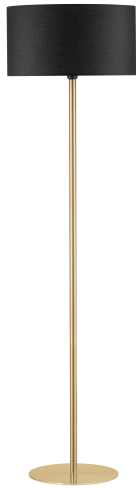

NOVA LUCE

PRODUCT DATASHEET

Version: 001

PRODUCT PHOTOGRAPH

TECHNICAL DRAWING

GENERAL INFORMATION

Product Code	9695333
Collection	Indoor
Product Category	Floor
Product Family	Sibnia
Mounting Location	Floor
Application Environment	Indoor
Specifications	N/A

DIMENSION & WEIGHT

LxWxH (cm)	D: 45 H: 164,8
Cut Out (cm)	N/A
Weight (Kgr)	7

MATERIAL & COLOR

Product Color	Brass Gold & Black
Body Material	Metal & Fabric

APPLICATION & MOUNTING

Ambient Working Temp.	Max 45°C
Type of Protection	IP20
Dimmable	Yes
Type of Dimming	N/A
Mounting type	Surface
Mounting Depth (cm)	N/A
Led Module Replaceable	Yes
Light Source	E27