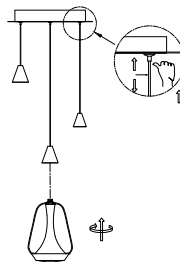

NOVA LUCE

9416967 9416968

1

Turn off the general switch

2

Drill holes & apply plastic anchors
With screws

3

Connect the wires

4

Apply the side screws

5

Apply glass & adjust the wire

6

Turn on the general switch