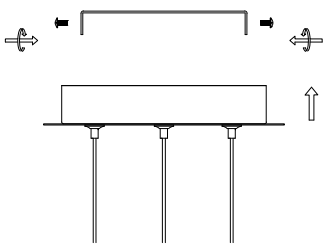

NOVA LUCE

9416967 9416968

1

Turn off the general switch

2

Drill holes & apply plastic anchors
With screws

3

Connect the wires

4

Apply the side screws

5

Apply glass & adjust the wire

6

Turn on the general switch