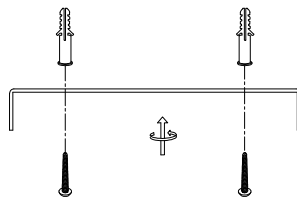

NOVA LUCE

9416967 9416968

1

Turn off the general switch

2

Drill holes & apply plastic anchors
With screws

3

Connect the wires

4

Apply the side screws

5

Apply glass & adjust the wire

6

Turn on the general switch