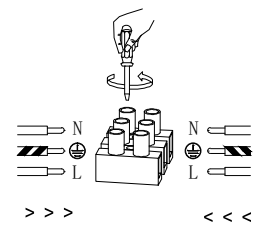

NOVA LUCE

9416967 9416968

1

Turn off the general switch

2

Drill holes & apply plastic anchors
With screws

3

Connect the wires

4

Apply the side screws

5

Apply glass & adjust the wire

6

Turn on the general switch