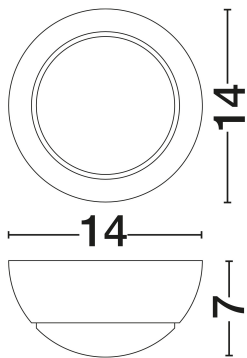

NOVA LUCE

PRODUCT DATASHEET

Version: 001

PRODUCT PHOTOGRAPH

TECHNICAL DRAWING

GENERAL INFORMATION

Product Code	910161
Collection	Indoor
Product Category	Wall
Product Family	Odin
Mounting Location	Wall
Application Environment	Indoor
Specifications	N/A

DIMENSION & WEIGHT

LxWxH (cm)	D: 14 W: 7 H: 14
Cut Out (cm)	N/A
Weight (Kgr)	0.4

MATERIAL & COLOR

Product Color	White
Body Material	Aluminium

APPLICATION & MOUNTING

Ambient Working Temp.	Max 45°C
Type of Protection	IP20
Dimmable	No
Type of Dimming	N/A
Mounting type	Surface
Mounting Depth (cm)	N/A
Led Module Replaceable	No
Light Source	LED

Power (Nominal)	5W
Input voltage (Nominal)	220-240V
Mains Frequency	50/60Hz

PHOTOMETRICAL DATA

Luminous Flux	247lm
Color Temperature	3000K
Light Color (Designation)	Warm White

WARRANTY

Warranty	3 Years
----------	----------------