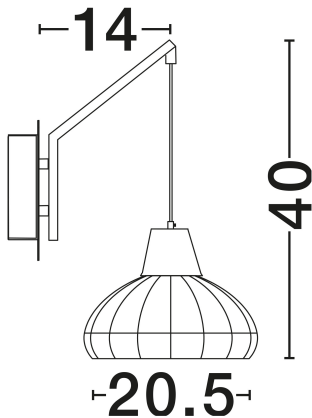

NOVA LUCE

PRODUCT DATASHEET

Version: 001

PRODUCT PHOTOGRAPH

TECHNICAL DRAWING

GENERAL INFORMATION

Product Code	9586530
Collection	Indoor
Product Category	Wall
Product Family	Fado
Mounting Location	Wall
Application Environment	Indoor
Specifications	N/A

DIMENSION & WEIGHT

LxWxH (cm)	D: 20.5 W: 14
Cut Out (cm)	N/A
Weight (Kgr)	0.6

MATERIAL & COLOR

Product Color	Black
Body Material	Rattan

APPLICATION & MOUNTING

Ambient Working Temp.	Max 45°C
Type of Protection	IP20
Dimmable	Yes
Type of Dimming	N/A
Mounting type	Surface
Mounting Depth (cm)	N/A
Led Module Replaceable	Yes
Light Source	E27