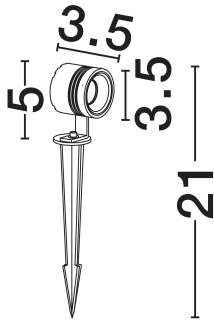

NOVA LUCE

PRODUCT DATASHEET

Version: 001

PRODUCT PHOTOGRAPH

GENERAL INFORMATION

Product Code	9050731
Collection	Outdoor
Product Category	Accent Lighting
Product Family	Sento
Mounting Location	Ground
Application Environment	Outdoor
Specifications	N/A

DIMENSION & WEIGHT

LxWxH (cm)	5 H:21 cm (16 cm spike)
Cut out (cm)	N/A
Weight (Kgr)	0.082

TECHNICAL DRAWING

MATERIAL & COLOR

Product Color	Dark Anthracite
Body Material	Aluminium & Pc

APPLICATION & MOUNTING

+30 22620 58 121
+30 22620 56 743

info@novaluce.com
www.novaluce.com

NOVA LUCE

PRODUCT DATASHEET

Version: 001

ELECTRICAL DATA

Power (Nominal)	3w
Input voltage (Nominal)	24Vdc
Mains Frequency	50/60Hz

PHOTOMETRICAL DATA