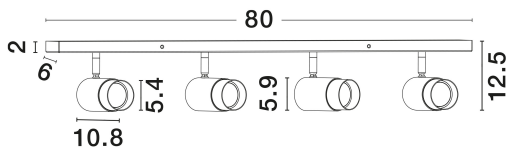

DIMENSION & WEIGHT

LxWxH (cm)	L: 80 W: 6 H: 14
Cut Out (cm)	N/A
Weight (Kgr)	1.22

MATERIAL & COLOR

Product Color	Sandy Black & Gold
Body Material	Aluminium

TECHNICAL DRAWING

APPLICATION & MOUNTING

Ambient Working Temp.	Max 45°C
Type of Protection	IP20
Dimmable	Yes
Type of Dimming	N/A
Mounting type	Surface
Mounting Depth (cm)	N/A
Led Module Replaceable	Yes
Light Source	GU10

Power (Nominal)	4x10W
Input voltage (Nominal)	100-240V
Mains Frequency	50/60Hz

PHOTOMETRICAL DATA

Luminous Flux	N/A
Color Temperature	N/A
Light Color (Designation)	N/A

WARRANTY

Warranty	3 Years
----------	----------------