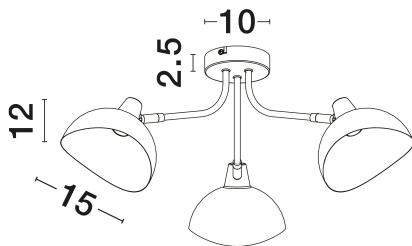

NOVA LUCE

PRODUCT DATASHEET

Version: 001

PRODUCT PHOTOGRAPH

GENERAL INFORMATION

Product Code	9555807
Collection	Indoor
Product Category	Ceiling
Product Family	Geti
Mounting Location	Ceiling
Application Environment	Indoor
Specifications	N/A

DIMENSION & WEIGHT

LxWxH (cm)	D: 15 H: 12
Cut Out (cm)	N/A
Weight (Kgr)	1.1

MATERIAL & COLOR

Product Color	Matt Black & Gold
Body Material	Metal

TECHNICAL DRAWING

APPLICATION & MOUNTING

Ambient Working Temp.	Max 45°C
Type of Protection	IP20
Dimmable	Yes
Type of Dimming	N/A
Mounting type	Surface
Mounting Depth (cm)	N/A
Led Module Replaceable	Yes
Light Source	E14

Power (Nominal)	3x5W
Input voltage (Nominal)	100-240V
Mains Frequency	50/60Hz

PHOTOMETRICAL DATA

Luminous Flux	N/A
Color Temperature	N/A
Light Color (Designation)	N/A

WARRANTY

Warranty	3 Years
----------	----------------