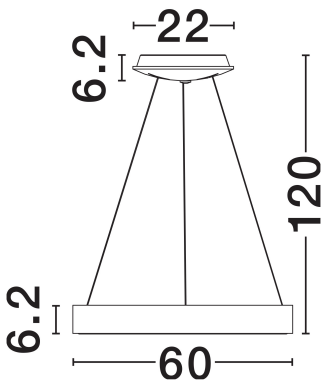

NOVA LUCE

PRODUCT DATASHEET

Version: 001

PRODUCT PHOTOGRAPH

TECHNICAL DRAWING

GENERAL INFORMATION

Product Code	9453455
Collection	Indoor
Product Category	Suspension
Product Family	Rando Thin
Mounting Location	Wall
Application Environment	Indoor
Specifications	N/A

DIMENSION & WEIGHT

LxWxH (cm)	D: 60 H: 120
Cut Out (cm)	N/A
Weight (Kgr)	3.5

MATERIAL & COLOR

Product Color	Brushed Coffee
Body Material	Aluminium & Acrylic

APPLICATION & MOUNTING

Ambient Working Temp.	Max 45°C
Type of Protection	IP20
Dimmable	Yes
Type of Dimming	Triac
Mounting type	Surface
Mounting Depth (cm)	N/A
Led Module Replaceable	No
Light Source	LED

Power (Nominal)	50W
Input voltage (Nominal)	220-240V
Mains Frequency	50/60Hz

PHOTOMETRICAL DATA

Luminous Flux	2864lm
Color Temperature	3000K
Light Color (Designation)	Warm White

WARRANTY

Warranty	3 Years
----------	----------------