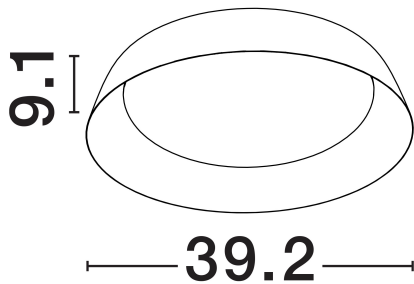

GENERAL INFORMATION

Product Code	9540324
Collection	Indoor
Product Category	Ceiling
Product Family	Solvia
Mounting Location	Wall
Application Environment	Indoor
Specifications	N/A

DIMENSION & WEIGHT

LxWxH (cm)	D: 39.2 H: 9.1
Cut Out (cm)	N/A
Weight (Kgr)	1.6

MATERIAL & COLOR

Product Color	Sandy White & Gold
Body Material	Steel

APPLICATION & MOUNTING

Ambient Working Temp.	Max 45°C
Type of Protection	IP20
Dimmable	N/A
Type of Dimming	N/A
Mounting type	Surface
Mounting Depth (cm)	N/A
Led Module Replaceable	N/A
Light Source	N/A

NOVA LUCE S.A

Schimatari Viotias
32009, Greece

+30 22620 58 121
+30 22620 56 743

info@novaluce.com
www.novaluce.com