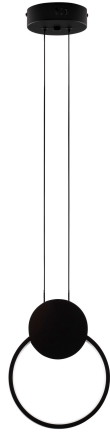

NOVA LUCE

PRODUCT DATASHEET

Version: 001

PRODUCT PHOTOGRAPH

TECHNICAL DRAWING

GENERAL INFORMATION

Product Code	9080131
Collection	Indoor
Product Category	Suspension
Product Family	Wiro
Mounting Location	Wall
Application Environment	Indoor
Specifications	N/A

DIMENSION & WEIGHT

LxWxH (cm)	L: 20 W: 1 H: 150
Cut Out (cm)	N/A
Weight (Kgr)	0.6

MATERIAL & COLOR

Product Color	Sandy Black
Body Material	Aluminium & Acrylic

APPLICATION & MOUNTING

Ambient Working Temp.	Max 45°C
Type of Protection	IP20
Dimmable	No
Type of Dimming	N/A
Mounting type	Surface
Mounting Depth (cm)	N/A
Led Module Replaceable	No
Light Source	LED

Power (Nominal)	11W
Input voltage (Nominal)	220-240V
Mains Frequency	50/60Hz

PHOTOMETRICAL DATA

Luminous Flux	770lm
Color Temperature	3000K
Light Color (Designation)	Warm White

WARRANTY

Warranty	3 Years
----------	----------------