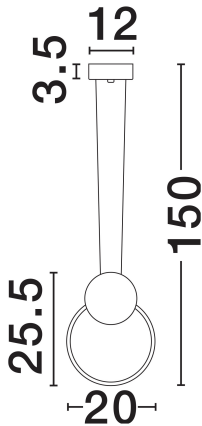

NOVA LUCE

PRODUCT DATASHEET

Version: 001

PRODUCT PHOTOGRAPH

TECHNICAL DRAWING

GENERAL INFORMATION

Product Code	9080131
Collection	Indoor
Product Category	Suspension
Product Family	Wiro
Mounting Location	Wall
Application Environment	Indoor
Specifications	N/A

DIMENSION & WEIGHT

LxWxH (cm)	L: 20 W: 1 H: 150
Cut Out (cm)	N/A
Weight (Kgr)	0.6

MATERIAL & COLOR

Product Color	Sandy Black
Body Material	Aluminium & Acrylic

APPLICATION & MOUNTING

Ambient Working Temp.	Max 45°C
Type of Protection	IP20
Dimmable	No
Type of Dimming	N/A
Mounting type	Surface
Mounting Depth (cm)	N/A
Led Module Replaceable	No
Light Source	LED

Power (Nominal)	11W
Input voltage (Nominal)	220-240V
Mains Frequency	50/60Hz

PHOTOMETRICAL DATA

Luminous Flux	770lm
Color Temperature	3000K
Light Color (Designation)	Warm White

WARRANTY

Warranty	3 Years
----------	----------------