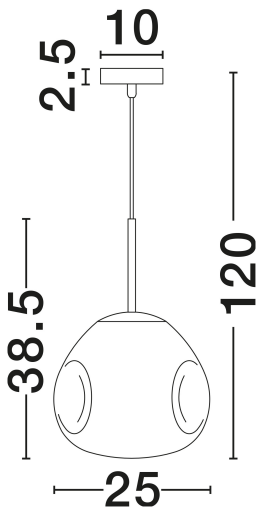

NOVA LUCE

PRODUCT DATASHEET

Version: 001

PRODUCT PHOTOGRAPH

TECHNICAL DRAWING

GENERAL INFORMATION

Product Code	9190401
Collection	Indoor
Product Category	Suspension
Product Family	Lava
Mounting Location	Ceiling
Application Environment	Indoor
Specifications	N/A

DIMENSION & WEIGHT

LxWxH (cm)	D: 25 H: 120
Cut Out (cm)	N/A
Weight (Kgr)	1.77

MATERIAL & COLOR

Product Color	Cooper
Body Material	Glass & Metal

APPLICATION & MOUNTING

Ambient Working Temp.	Max 45°C
Type of Protection	IP20
Dimmable	N/A
Type of Dimming	N/A
Mounting type	Surface
Mounting Depth (cm)	N/A
Led Module Replaceable	Yes
Light Source	E27

Power (Nominal)	1x12W
Input voltage (Nominal)	100-240V
Mains Frequency	50/60Hz

PHOTOMETRICAL DATA

Luminus Flux	N/A
Color Temperature	N/A
Light Color (Designation)	N/A

WARRANTY

Warranty	3 Years
----------	----------------