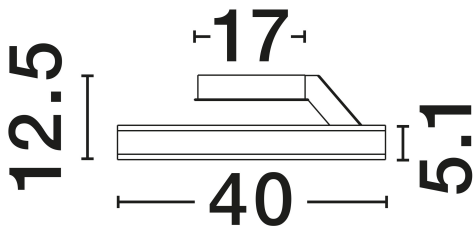

TECHNICAL DRAWING

GENERAL INFORMATION

Product Code	9060283
Collection	Indoor
Product Category	Ceiling
Product Family	Bianco
Mounting Location	Ceiling
Application Environment	Indoor
Specifications	N/A

DIMENSION & WEIGHT

LxWxH (cm)	D: 40 H: 12.5
Cut Out (cm)	N/A
Weight (Kgr)	1.963

MATERIAL & COLOR

Product Color	Sandy Black
Body Material	Aluminium &Acrylic

APPLICATION & MOUNTING

Ambient Working Temp.	Max 45°C
Type of Protection	IP20
Dimmable	Yes
Type of Dimming	Triac
Mounting type	Surface
Mounting Depth (cm)	N/A
Led Module Replaceable	No
Light Source	LED

NOVA LUCE S.A

Schimatari Viotias
32009, Greece

+30 22620 58 121
+30 22620 56 743

info@novaluce.com
www.novaluce.com