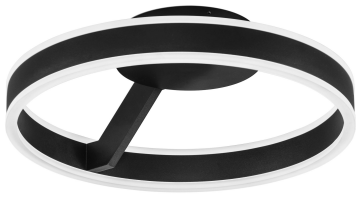

NOVA LUCE

PRODUCT DATASHEET

Version: 001

PRODUCT PHOTOGRAPH