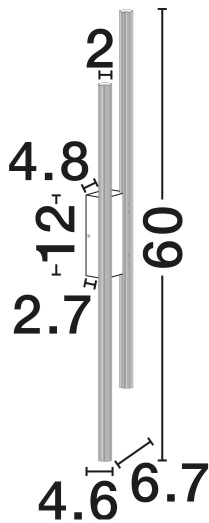

NOVA LUCE

PRODUCT DATASHEET

Version: 001

PRODUCT PHOTOGRAPH

TECHNICAL DRAWING

GENERAL INFORMATION

Product Code	9060275
Collection	Indoor
Product Category	Wall
Product Family	Brillia
Mounting Location	Wall
Application Environment	Indoor
Specifications	N/A

DIMENSION & WEIGHT

LxWxH (cm)	D: 2 H: 60
Cut Out (cm)	N/A
Weight (Kgr)	0

MATERIAL & COLOR

Product Color	Sandy White
Body Material	Aluminium

APPLICATION & MOUNTING

Ambient Working Temp.	Max 45°C
Type of Protection	IP20
Dimmable	No
Type of Dimming	N/A
Mounting type	Surface
Mounting Depth (cm)	N/A
Led Module Replaceable	No
Light Source	LED

Power (Nominal)	11W
Input voltage (Nominal)	220-240V
Mains Frequency	50/60Hz

PHOTOMETRICAL DATA

Luminous Flux	379lm
Color Temperature	2700-3000-4000K
Light Color (Designation)	WW - NW

WARRANTY

Warranty	3 Years
----------	----------------