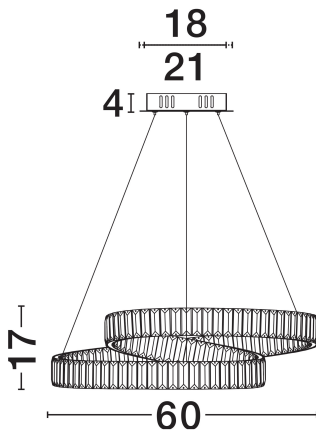

TECHNICAL DRAWING

GENERAL INFORMATION

Product Code	9019720
Collection	Indoor
Product Category	Suspension
Product Family	Conceto
Mounting Location	Wall
Application Environment	Indoor
Specifications	N/A

DIMENSION & WEIGHT

LxWxH (cm)	D: 60 H: 120
Cut Out (cm)	N/A
Weight (Kgr)	6.95

MATERIAL & COLOR

Product Color	Chrome
Body Material	Metal & Crystal

APPLICATION & MOUNTING

Ambient Working Temp.	Max 45°C
Type of Protection	IP20
Dimmable	Yes
Type of Dimming	Triac
Mounting type	Surface
Mounting Depth (cm)	N/A
Led Module Replaceable	No
Light Source	LED

NOVA LUCE S.A

Schimatari Viotias
32009, Greece

+30 22620 58 121
+30 22620 56 743

info@novaluce.com
www.novaluce.com