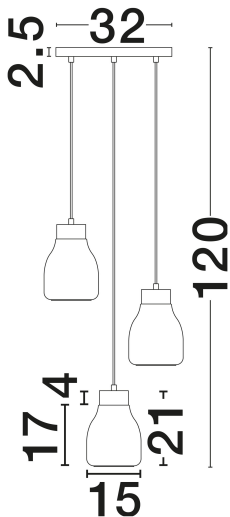

NOVA LUCE

PRODUCT DATASHEET

Version: 001

PRODUCT PHOTOGRAPH

TECHNICAL DRAWING

GENERAL INFORMATION

| | |
|-------------------------|------------|
| Product Code | 9009271 |
| Collection | Indoor |
| Product Category | Suspension |
| Product Family | Blacu |
| Mounting Location | Ceiling |
| Application Environment | Indoor |
| Specifications | N/A |

DIMENSION & WEIGHT

| | |
|--------------|--------------|
| LxWxH (cm) | D: 42 H: 120 |
| Cut Out (cm) | N/A |
| Weight (Kgr) | 2.1 |

MATERIAL & COLOR

| | |
|---------------|------------------------------|
| Product Color | Gradient Smokey Gray & Black |
| Body Material | Glass & Metal |

| | |
|-------------------------|-----------------|
| Power (Nominal) | 3x12W |
| Input voltage (Nominal) | 100-240V |
| Mains Frequency | 50/60Hz |

PHOTOMETRICAL DATA

| | |
|---------------------------|------------|
| Luminous Flux | N/A |
| Color Temperature | N/A |
| Light Color (Designation) | N/A |